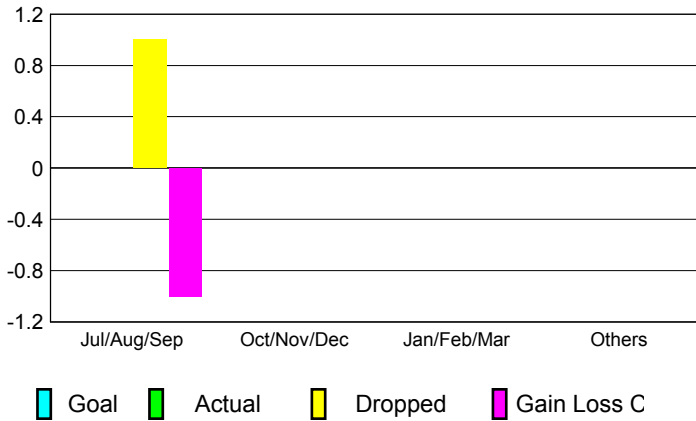

GMT: **Pedro Marrello**

Location: **URUGUAY**

GMT CA: **3**

CLUBS

Month	New Club Goal	Actual New Clubs	Actual Dropped Clubs	Gain/Loss of Clubs
2012-2013				
Jul/Aug/Sep	0	0	1	-1
Oct/Nov/Dec	0	0	0	0
Jan/Feb/Mar	0	0	0	0
Apr/May/June	0	0	0	0
Totals	0	0	1	-1

Club Results 2012-2013
Goal, New, Dropped, Gain/Loss

MEMBERSHIP

Month	Net Memb Goal	Actual New Memb	Actual Dropped Memb	Gain/Loss of Memb
2012-2013				
Jul/Aug/Sep	4	8	10	-2
Oct/Nov/Dec	5	23	5	18
Jan/Feb/Mar	10	6	5	1
Apr/May/June	10	26	12	14
Totals	29	63	32	31