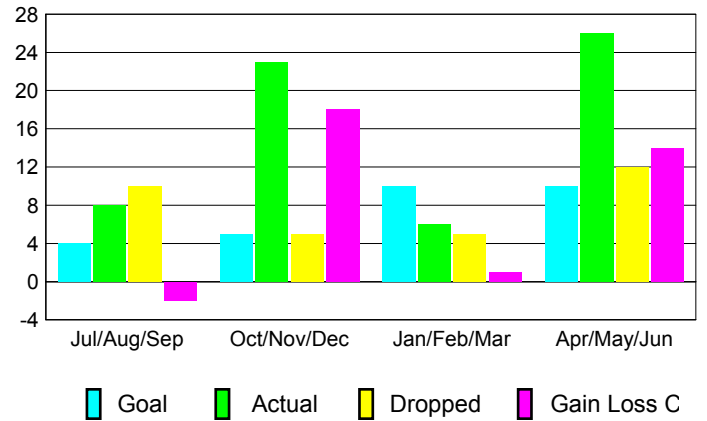

Membership Results 2012-2013
Goal, New, Dropped, Gain/Loss